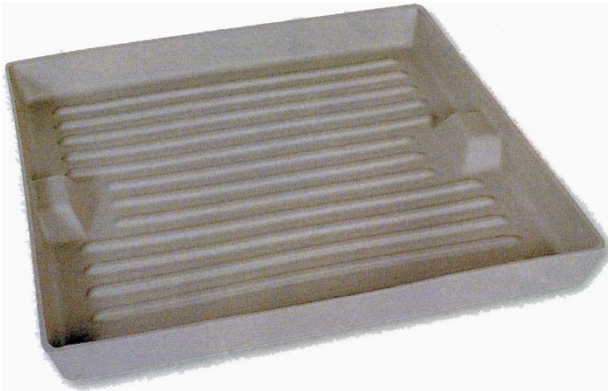

Replaces all previous versions

Effective 23rd October 2006

SPILL TRAYS & SMALL BUNDS

D-Series Wagon Saver

Feature:

- Compact, Manageable size
- Tough, hardwearing polyethylene
- Fits wide range of vehicles
- Available in Black and Grey

Part Number	Description	Dimension (L x W X H) mm
# 209-DP	Wagon Spill Tray - Large	950 x 950 x 100
# 211-DP	Wagon Spill Tray - Small	990 x 690 x 130

Add 10% GST Australia only

L-Series Rectangular Trays

50 Litre

50 Litre

120 Litre

Feature:

- From produce to parts, fish to fruit.
- Food grade storage trays
- Strong and built to last.
- Smooth internal surface - easy to cleaned
- The large 120 L tray can be stacked and nested for added savings in storage and transport

Part Number	Description	Dimension (L x W X H) mm
# MH1620	50 Litre Tray	800 x 550 x 120
# MH1621	95 Litre Tray	1050 x 800 x 120
# MH1659	120 Litre Tray	1160 x 540 x 200

Add 10% GST Australia only

Our policy of constant product improvement may lead to changes to specifications/prices without notice.