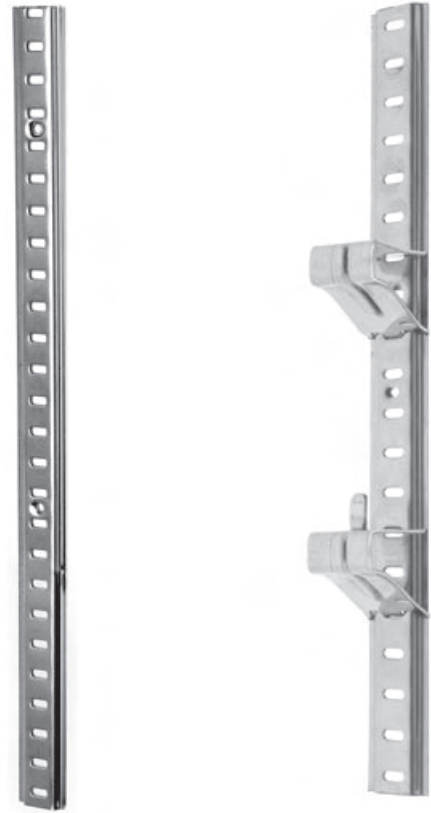

**a.**

**b.**

**c.**

ITEM	STOCK CODE	DESCRIPTION	LENGTH
a.	SC	Stainless steel shelf clip	-
b.	SCL	Stainless steel shelf clip with retaining lug	-
c.	SS1	Stainless steel shelving strip	1ft (305mm)
	SS2	Stainless steel shelving strip	2ft (610mm)
	SS3	Stainless steel shelving strip	3ft (915mm)
	SS4	Stainless steel shelving strip	4ft (1220mm)
	SS5	Stainless steel shelving strip	5ft (1525mm)
	SS6	Stainless steel shelving strip	6ft (1830mm)

**KASON**

**a.**

**b.**

**c.**

ITEM	STOCK CODE	DESCRIPTION	DIMENSIONS LENGTH mm	WEIGHT RATING PER SHELF
a.	4270S	Fold down shelf bracket. Chrome plated with stainless steel shelf mount	Top 180 x 45	Load rating 113.5kg dead weight using 254mm wide shelf with a pair of brackets mounted 610mm apart
b.	K03103	Tray slide bracket. 8 gauge 300 series satin finish. Three rail saddle. Supports 25mm (1") OD rails. Mounting holes 10mm (3/8") diameter	310	
c.	TO-134C	Tray slide bracket. 8 gauge 300 series satin finish. No saddle. Mounting holes 6.5mm (1/4") diameter	355	