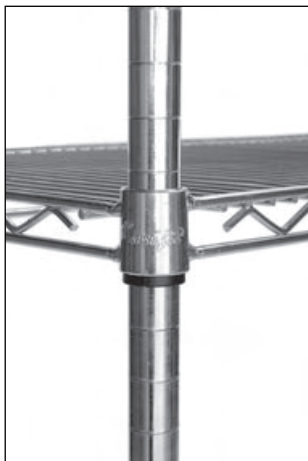

## FEATURES

- **Finish:** Galvanised then covered with a clear epoxy coating to provide extra protection against rust and corrosion
- **Standard Post Heights:**  
**3 tier - 1385mm high posts**  
**4 tier - 1900mm high posts**  
**5 tier - 1900mm high posts**
- Shelf heights are adjustable in 25mm increments
- Stylish design
- Simple to assemble
- Packaged for easy transportation
- Adjustable feet
- Side rails available