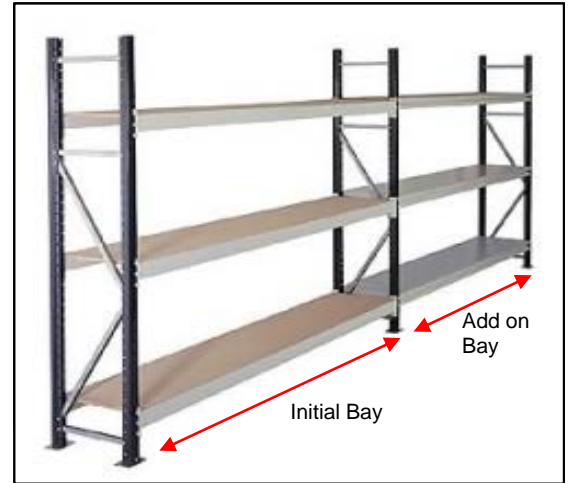

Replaces all previous versions

Effective 1st September 2010

"NS" LONGSPAN SHELVING SYSTEM

"NS" Longspan 3 shelf model illustrated

Strong, durable, versatile & economical
By minimising the number of uprights, Longspan makes the most of available space.
Automotive parts, archives, schools, retail, factory & warehouse.
Frames and Beams powdercoated APO Grey.
Beam height adjustable at 50mm increments

Uses:

- High density storage of small items.
- Storage of large, heavy and bulky items
- Storage of long, odd shaped or awkward items
- Ideal for archive storage boxes - back to back

Optional Nally Small Part Storage , and Stack-Nest Containers. Please see our Nally Brochures on 600 mm deep

Optional Binning Organiser Please see our Shelving Accessories Brochures on 840 mm deep

Indicative Picture for 3 shelf

Illustrated with 5 shelf levels

Illustrated with Mesh wire organiser, Please see our Wire accessories / Binning brochures on 840mm deep