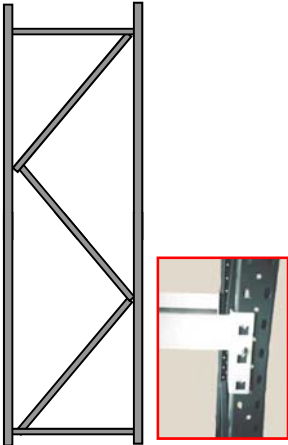

Longspan Shelving - Stepped Beam

Part Number	Beam (mm)	Steel (mm)	Max Capacity U.D.L. (Pair)	Trade Price Exc GST
# SPLSB12	1200mm *2	1.5mm	450Kg*	
# SPLSB15	1500mm *3	1.5mm	400Kg*	
# SPLSB18	1800mm *3	1.5mm	350Kg*	
# SPLSB21	2100mm *4	2.0mm	325Kg*	
# SPLSB24	2400mm *4	2.0mm	300Kg*	

* Add shelf supports on 600mm Deep upwards * = REQ'
 Base beam required for maximum capacity loadings

Longspan Shelving - Frame

Part Number	Dimension (mm)	Trade Price Exc GST
# SPLSF4522	2200 H x 450 D	
# SPLSF6022	2200 H x 600 D	
# SPLSF9022	2200 H x 900 D	
# SPLSF7622	2200 H x 760 D	
# SPLSF4525	2500 H x 450 D	
# SPLSF6025	2500 H x 600 D	
# SPLSF9025	2500 H x 900 D	
# SPLSF7625	2500 H x 760 D	
# BASEPLT3030	300x300x3mm Base plate for load distribution on timber floors - GALV	