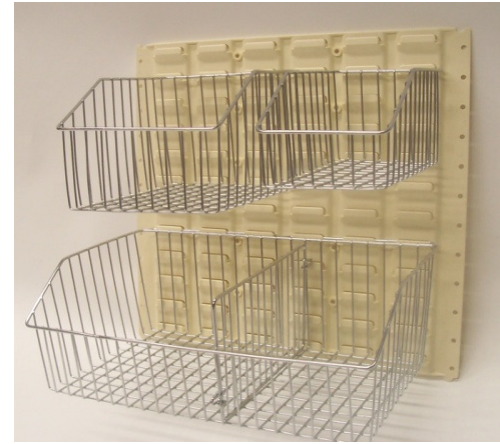

Replaces all previous versions

Chrome Wire Shelving

Chrome Wire Maxi Baskets

Maxi Baskets are a new replacement for the classic plastic bin. They are designed to hook onto your existing metal Louvre panels or they can sit on a bench or back to back on our wire shelving.