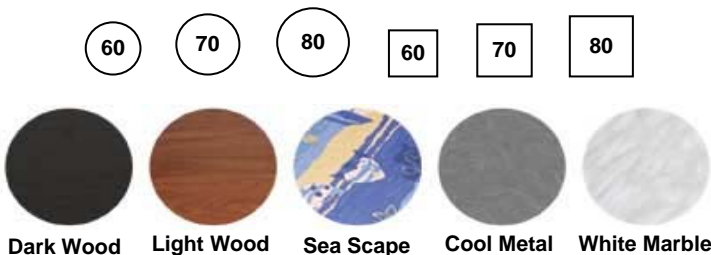

All prices / specifications subject to change without notice.