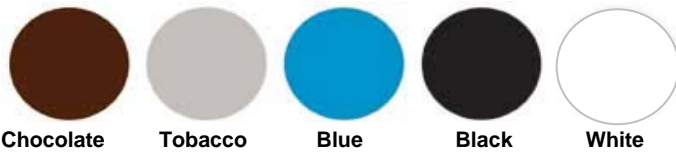

The Cello is available in a full range of colours. The Cello Chair has attained the highest Australian Standard of fatigue and strength: AFRDI level 6. Overall size 450mm x 820mm. 100% Australian Made. 100% Recyclable.